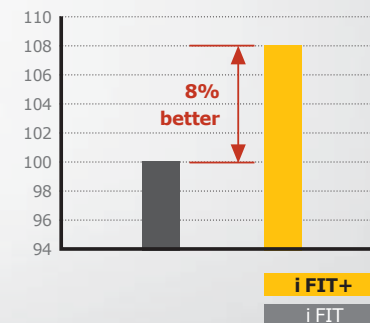

Nano-Sized Silica Compound

Nano-sized silica compound improves traction on slippery wet surfaces.

Maximising wet grip by using nano-sized silica.

● Nano-sized Silica

Specifically, wet performance is improved by employing highly purified nano-sized silica.

● Carbon Black ● Silica

Wet braking performance

Advanced Mixing Technology

Advanced mixing technology allows nano-sized silica to be dispersed into the polymer matrix, which leads to securing solid driving performance.

Increased Groove Edge Length

Helps effectively bite in to the snow and improve the traction performance of the tyres.

Increased Contain Volume (snow, water)

Improves snow grip and hydroplaning by optimising the contact area.