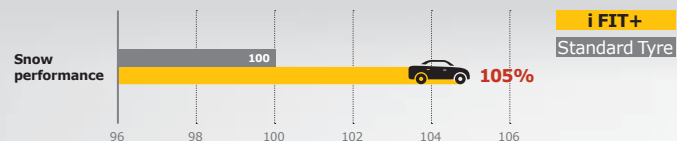

Snow Performance Optimised Pattern

Use of snow traction simulation tool to design an optimised pattern for enhanced snow performance.