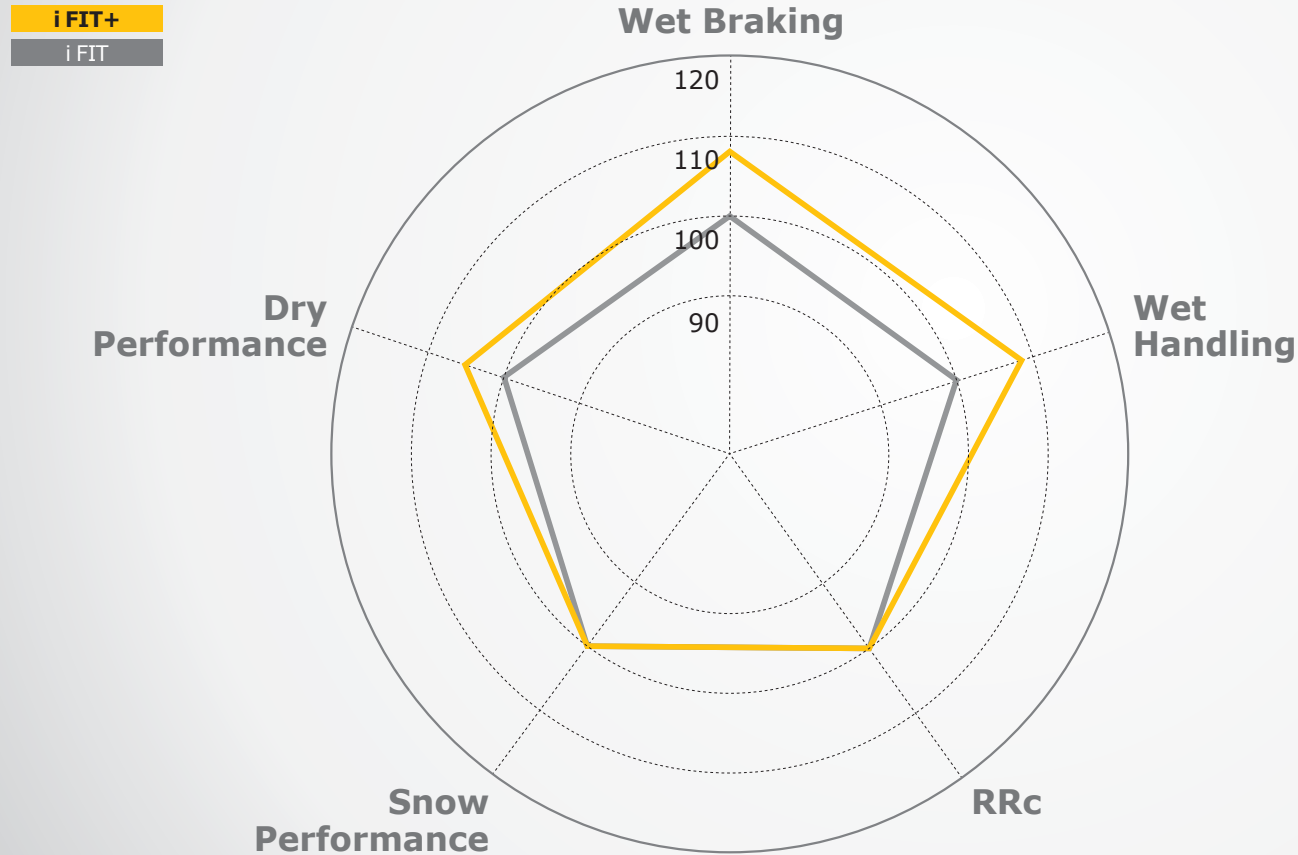

The i FIT+ provides drivers with a comfortable and competent driving performance in snowy and wet road conditions.

FEATURES

Studless Winter Tyre:

- Added grip for safer driving on snowy and wet road condition.
- Special winter rubber compound ensures enhanced braking and steering performance.

Wet & Snow Braking

Compared to its predecessor, this tyre demonstrates a far superior braking performance which allows the driver to be safe. By applying nano-sized silica compound, The impressive reduction of the braking distance on wet and snowy surface can prevent many dangerous and emergency situations.

Increased Groove Edge Length

Helps effectively bite in to the snow and improve the traction performance of the tyres.

Increased Contain Volume (snow, water)

Improves snow grip and hydroplaning by optimising the contact area.

Provides improved cornering performance with the internal sub-grooves.

Snow Performance Optimised Pattern

Use of snow traction simulation tool to design an optimised pattern for enhanced snow performance.