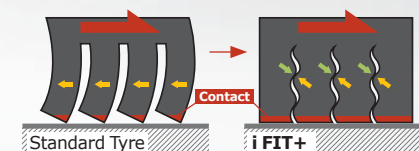

3D Winter Sipe

Ensures optimal winter performance and enhanced driving stability by minimising block movement on wet and snowy roads.