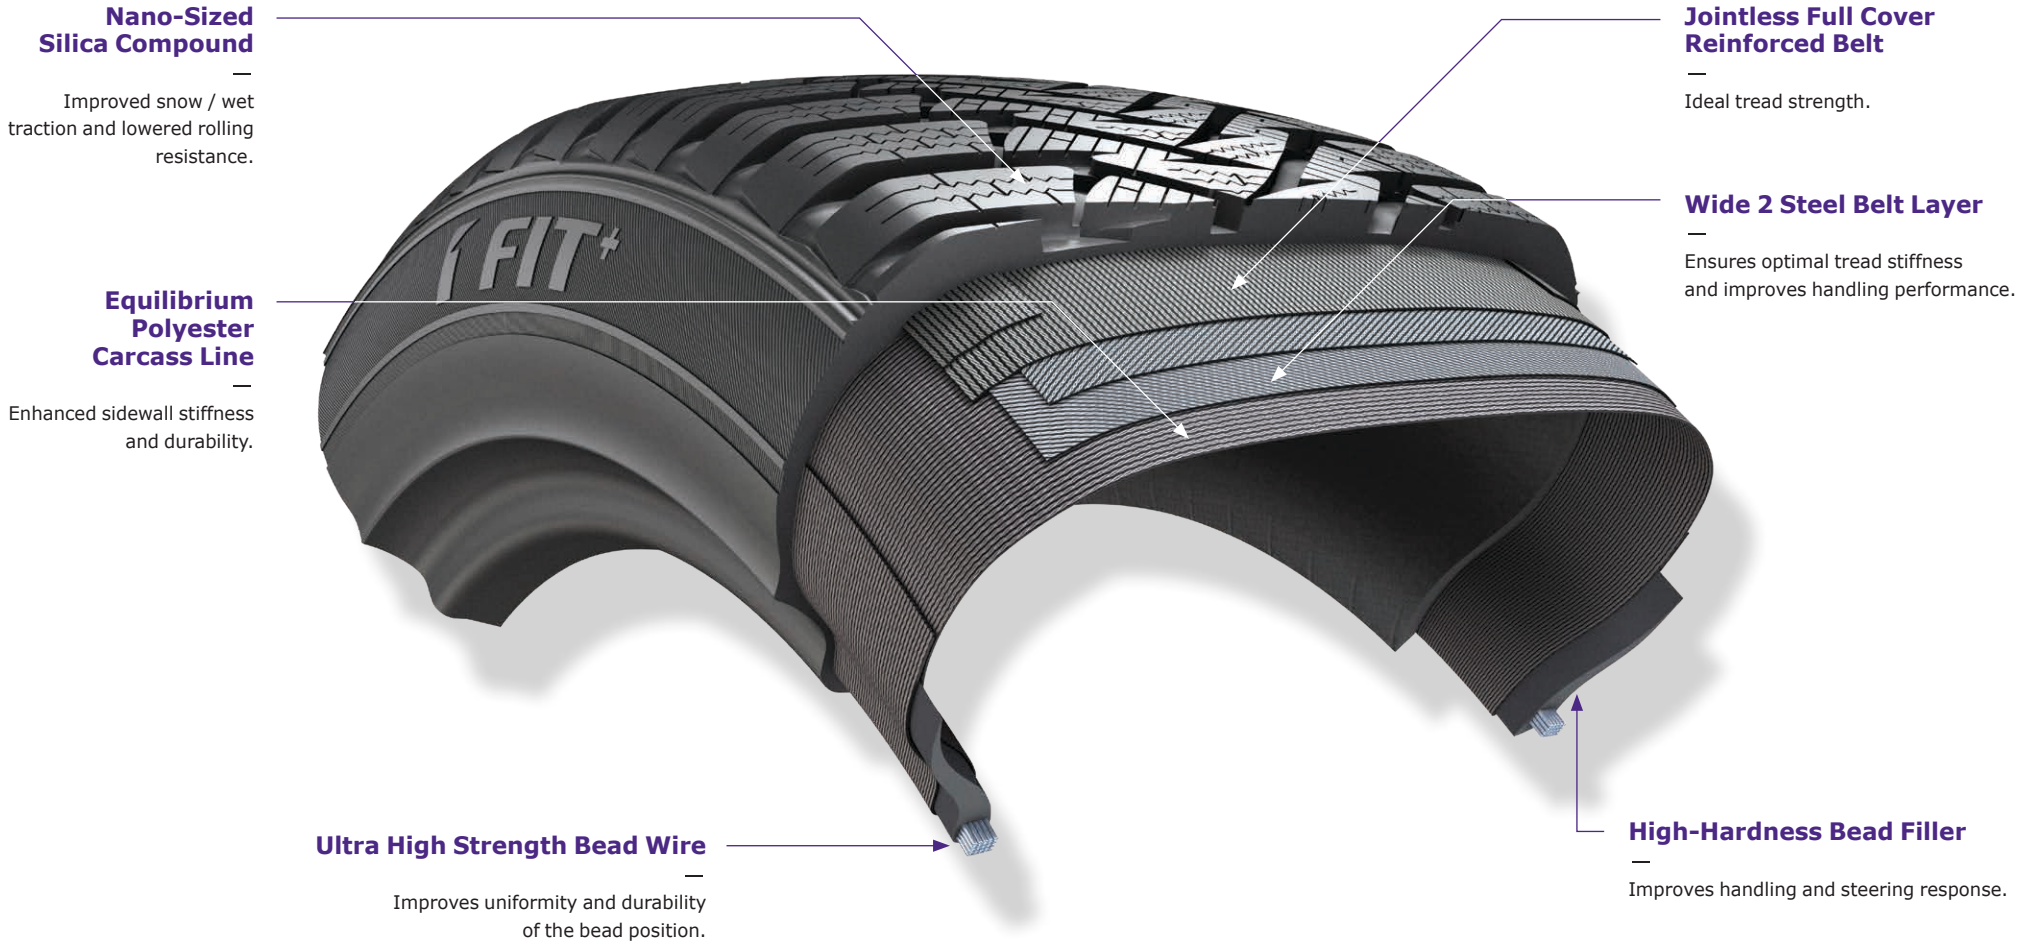

TYRE STRUCTURE

i FIT+ adopts new technology for safety and comfort in wet and snow covered road conditions.

* The model size in the structural diagram is for the 205/55R16T tyre, and the descriptions of structural diagrams may vary by size.

AVAILABLE SIZES

40 Series

Size	LI & SS	Label		
		RR	Wet Grip	PBN(dB)
225/40R18V XL	92V	E	C	72
245/40R18V XL	97V	E	C	72

45 Series

Size	LI & SS	Label		
		RR	Wet Grip	PBN(dB)
205/45R17V XL	88V	E	C	72
215/45R17V XL	91V	E	C	72
225/45R17H	91H	E	C	72
225/45R17V XL	94V	E	C	72
225/45R18V XL	95V	E	C	72
235/45R17V XL	97V	E	C	72
235/45R18V XL	98V	E	C	72
245/45R17V XL	99V	E	C	72
245/45R18V XL	100V	E	C	72

50 Series

Size	LI & SS	Label		
		RR	Wet Grip	PBN(dB)
195/50R15H	82H	F	C	72
205/50R17V XL	93V	E	C	72
215/50R17V XL	95V	E	C	72
225/50R17H XL	98H	E	C	72
225/50R17V XL	98V	E	C	72
235/50R18V XL	101V	E	C	72
255/50R19V XL	107V	E	C	73

55 Series

Size	LI & SS	Label		
		RR	Wet Grip	PBN(dB)
185/55R15T	82T	E	C	71
195/55R15H	85H	E	C	72
195/55R16H	87H	E	C	72
205/55R16T	91T	C	C	72
205/55R16H	91H	C	C	72
205/55R16H XL	94H	C	C	72
205/55R17V XL	95V	E	C	72
215/55R16H	93H	E	C	72
215/55R16H XL	97H	E	C	72
215/55R17V XL	98V	E	C	72
225/55R16H	95H	E	C	72
225/55R16H XL	99H	E	C	72
225/55R17V XL	101V	E	C	72
225/55R18V	98V	E	C	72
235/55R17V XL	103V	E	C	72
235/55R18H XL	104H	E	C	72
235/55R19V XL	105V	E	C	72
255/55R18V XL	109V	E	C	73

60 Series

Size	LI & SS	Label		
		RR	Wet Grip	PBN(dB)
185/60R14T	82T	E	C	71
185/60R15T	84T	E	C	71
185/60R15T XL	88T	E	C	71
195/60R15T	88T	E	C	72
205/60R16H	92H	E	C	72
205/60R16H XL	96H	E	C	72
215/60R16H XL	99H	C	C	72
215/60R17H	96H	E	C	72
225/60R16H	98H	E	C	72
225/60R17H	99H	E	C	72
235/60R18H XL	107H	C	C	72

65 Series

Size	LI & SS	Label		
		RR	Wet Grip	PBN(dB)
155/65R13T	73T	F	C	71
155/65R14T	75T	E	C	71
165/65R14T	79T	F	C	71
165/65R15T	81T	E	C	71
175/65R14T	82T	E	C	71
175/65R14T XL	86T	E	C	71
175/65R15T	84T	E	C	71
185/65R14T	86T	E	C	71
185/65R15T	88T	E	C	71
195/65R15T	91T	E	C	72
195/65R15T XL	95T	C	C	72
195/65R15H	91H	E	C	72
205/65R15T	94T	E	C	72
215/65R16H	98H	C	C	72
225/65R17H XL	106H	E	C	72
235/65R17H XL	108H	C	C	72

70 Series

Size	LI & SS	Label		
		RR	Wet Grip	PBN(dB)
145/70R13T	71T	F	C	71
155/70R13T	75T	F	C	71
165/70R13T	79T	E	C	71
165/70R14T	81T	E	C	71
175/70R13T	82T	E	C	71
175/70R14T	84T	E	C	71
175/70R14T XL	88T	E	C	71
185/70R14T	88T	E	C	71
215/70R16T	100T	E	C	72

80 Series

Size	LI & SS	Label		
		RR	Wet Grip	PBN(dB)
155/80R13T	79T	E	C	71