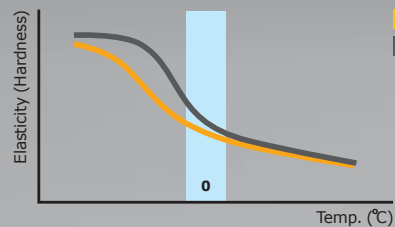

Winter Compound

Enhances grip for competent winter driving. Winter compound softer than summer compound in low temperature which provides safety driving in winter season.

i FIT+
Standard Tyre