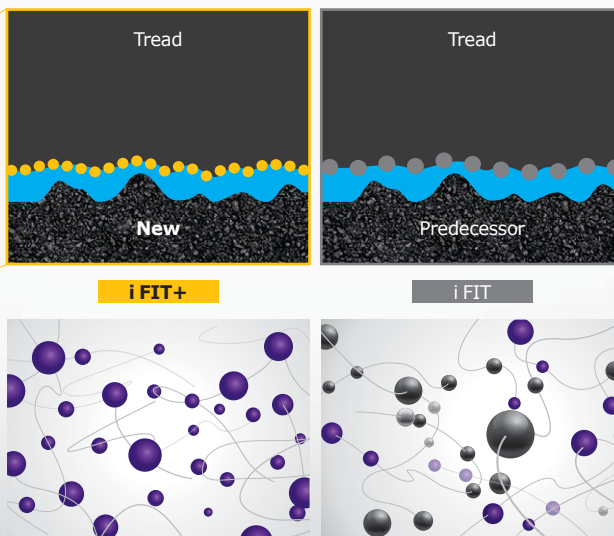

Noise & Ride

By applying a straight rib block design and stable foot shape, this tyre allow for superior comfort and low noise levels to both the driver and passengers.

Wet_Compound

Nano-sized silica compound to enhance the safety and performance on wet condition.

Nano-Sized Silica Compound

Nano-sized silica compound improves traction on slippery wet surfaces.

Maximising wet grip by using nano-sized silica.

● Nano-sized Silica

Specifically, wet performance is improved by employing highly purified nano-sized silica.

● Carbon Black ● Silica

Wet braking performance

Advanced Mixing Technology

Advanced mixing technology allows nano-sized silica to be dispersed into the polymer matrix, which leads to securing solid driving performance.

Increased Groove Edge Length

Helps effectively bite in to the snow and improve the traction performance of the tyres.

Increased Contain Volume (snow, water)

Improves snow grip and hydroplaning by optimising the contact area.