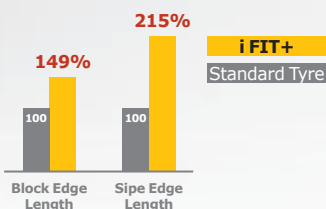

1 step → 2 step → 3 step

— Connected polymer

Wet & Snow _ Pattern

An advance tread pattern ensures ultimate performance on wet and snowy winter roads.

Aqua Slush Edge Grooves

Compared to the existing product a lateral groove focused design provides maximised lateral grip. Prevents hydroplaning through effectively pushing out water in to the side direction on wet roads through an optimised profile and an effective lateral groove form.

Increased Groove Edge Length

Helps effectively bite in to the snow and improve the traction performance of the tyres.

Increased Contain Volume (snow, water)

Improves snow grip and hydroplaning by optimising the contact area.