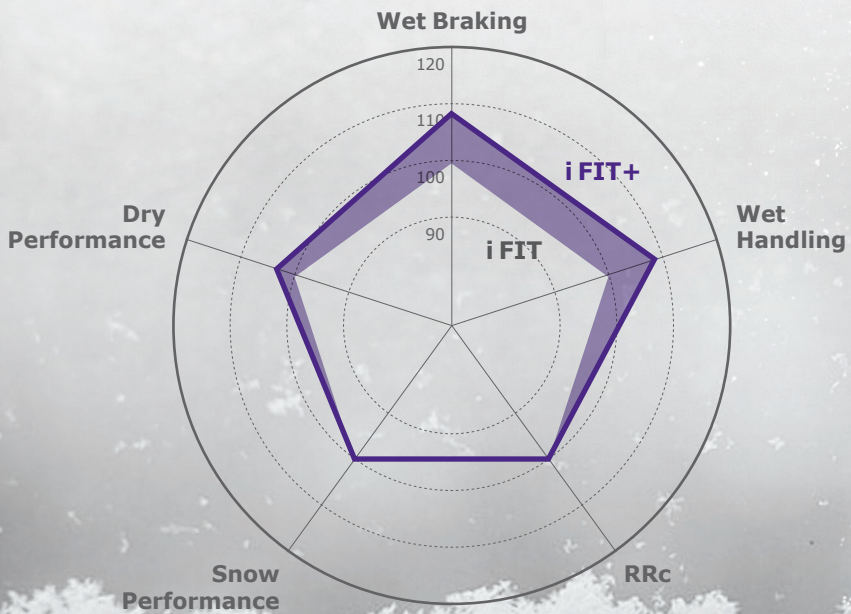

The i FIT+ provides drivers with a comfortable and competent driving performance in snowy and wet road conditions.

Property

Snow

Wet

Benefit

Braking

Handling

Traction

Sport

i FIT+

M+S

Speed Symbol	T~V	
S.W.	145~255	
Series	40~80	
Inch	13~19"	
EU Label (R 2020/740)	R.R.	C~E
	Wet grip	C
	dB(PBN grade)	71~73 (B)

FEATURES

- Alpin winter tyre
- Apply special winter compound
- Improved Wet&Dry performance
- Safety driving any condition during the winter season

improved

Wet+ Braking

The iFIT+ has a shorter braking distance on wet roads. It helps drivers to experience safety and confident driving.

Nano Sized Silica Compound

- Nano sized silica improves wet grip by maximizing road/tire contact area.
- Advanced compound mixing technology makes polymer matrix with connecting nano sized silica and carbon black.

Grip Claw Technology

A sharp 3D edge shape improves tyre traction and higher pattern stiffness. It provides precise handling on any road condition.

Snow/Water Contain Volume

Improves snow grip and hydroplaning by optimising the contact area.