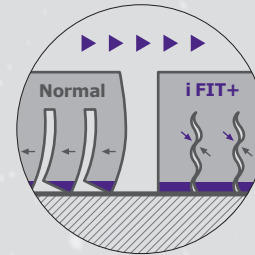

Handling⁺

The i FIT+ provides exciting handling performance with safe driving in any condition road.

less than
7°C

Handling

Sport

Aqua Slush Edge Grooves

Prevents hydroplaning through effectively pushing out water into the side direction on wet roads through an optimised profile and an effective lateral groove form.

Grip Claw Technology

A sharp 3D edge shape improves tyre traction and higher pattern stiffness. It provides precise handling on any road condition.

Snow/Water Contain Volume

Improves snow grip and hydroplaning by optimising the contact area.

Dry

Wet

Snow

Snow

Traction

less than
7°C

Traction⁺

The i FIT+ provides perfect grip for snowy condition road.

Flexible Snow Compound

Winter compound softer than summer compound in low temperature makes higher grip which provides safe driving in winter season.

Groove Edge, Kerf Length

Helps effectively bite in to the snow and improve the traction performance of the tyres.