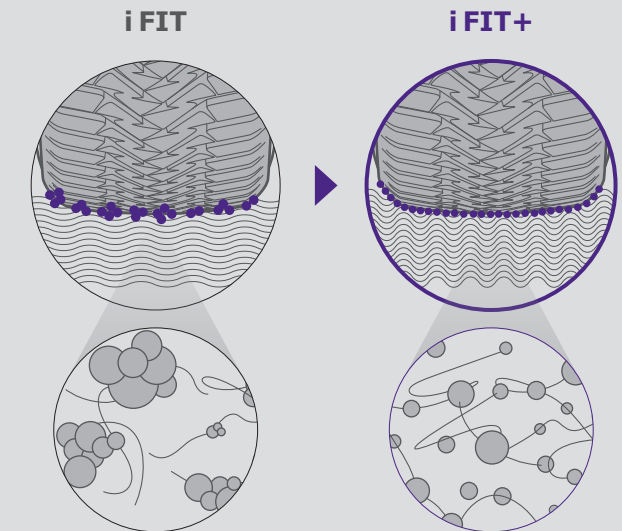

Wet

Braking

less than
7°C

iFIT

iFIT+

STOP

Wet braking
performance

8%

improved

Wet+ Braking

The iFIT+ has a shorter braking distance on wet roads. It helps drivers to experience safety and confident driving.

Nano Sized Silica Compound

- Nano sized silica improves wet grip by maximizing road/tire contact area.
- Advanced compound mixing technology makes polymer matrix with connecting nano sized silica and carbon black.

Handling⁺

The i FIT+ provides exciting handling performance with safe driving in any condition road.

less than
7°C

Handling

Sport

Aqua Slush Edge Grooves

Prevents hydroplaning through effectively pushing out water into the side direction on wet roads through an optimised profile and an effective lateral groove form.

Grip Claw Technology

A sharp 3D edge shape improves tyre traction and higher pattern stiffness. It provides precise handling on any road condition.

Snow/Water Contain Volume

Improves snow grip and hydroplaning by optimising the contact area.