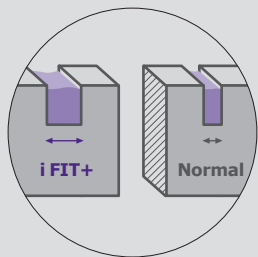

improved

Wet+ Braking

The iFIT+ has a shorter braking distance on wet roads. It helps drivers to experience safety and confident driving.

Nano Sized Silica Compound

- Nano sized silica improves wet grip by maximizing road/tire contact area.
- Advanced compound mixing technology makes polymer matrix with connecting nano sized silica and carbon black.

Handling⁺

The i FIT+ provides exciting handling performance with safe driving in any condition road.

less than
7°C

Handling

Sport

Aqua Slush Edge Grooves

Prevents hydroplaning through effectively pushing out water into the side direction on wet roads through an optimised profile and an effective lateral groove form.

Grip Claw Technology

A sharp 3D edge shape improves tyre traction and higher pattern stiffness. It provides precise handling on any road condition.

Snow/Water Contain Volume

Improves snow grip and hydroplaning by optimising the contact area.